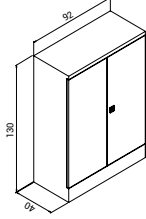

130CM FILE CABINET
130'LÜK DOSYA DOLABI - MD2130

Shelf spaces can be adjusted up to request. Shelf has 50kg weight capacity. Doors openable to 180 degree. With Blind Hinge 2 keys chromising mortise Lock. Painted with high quality electro-static powder paint

Raf aralıkları isteğe göre ayarlanabilir. Rafları 50 kg yük taşıma kapasitesine sahiptir. Kapılar 180 derece açılabilir. Gizli menteşeli, 2 anahtarlı, kromajlı gömme kilitlidir. Yüksek kalite elektrostatik toz boya ile boyalıdır.

Structure / Kullanım	Dimensions Ölçüler
Width (mm) / Genişlik	920mm
Lenght (mm) / Uzunluk	400mm
Height (mm) / Yükseklik	1300mm

Renk Seçenekleri
Colour Options

100CM FILE CABINET
100'LÜK DOSYA DOLABI - MD2100

Shelf spaces can be adjusted up to request. Shelf has 50kg weight capacity. Doors openable to 180 degree. With Blind Hinge 2 keys chromising mortise Lock. Painted with high quality electro-static powder paint

Raf aralıkları isteğe göre ayarlanabilir. Rafları 50 kg yük taşıma kapasitesine sahiptir. Kapılar 180 derece açılabilir. Gizli menteşeli, 2 anahtarlı, kromajlı gömme kilitlidir. Yüksek kalite elektrostatik toz boya ile boyalıdır.

Structure / Kullanım	Dimensions Ölçüler
Width (mm) / Genişlik	920mm
Lenght (mm) / Uzunluk	400mm
Height (mm) / Yükseklik	1000mm

Renk Seçenekleri
Colour Options

198CM FILE CABINET WITH DOOR
198'LİK KAPILI DOSYA DOLABI - MD2198

Shelf spaces can be adjusted up to request. Shelf has 50kg weight capacity. Doors openable to 90 degree. With Blind Hinge 2 keys chromising mortise Lock. Painted with high quality electro-static powder paint