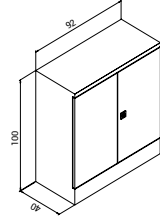

100CM FILE CABINET
100'LÜK DOSYA DOLABI - MD2100

Shelf spaces can be adjusted up to request. Shelf has 50kg weight capacity. Doors openable to 180 degree. With Blind Hinge 2 keys chromising mortise Lock. Painted with high quality electro-static powder paint

Raf aralıkları isteğe göre ayarlanabilir. Rafları 50 kg yük taşıma kapasitesine sahiptir. Kapılar 180 derece açılabilir. Gizli menteşeli, 2 anahtarlı, kromajlı gömme kilitlidir. Yüksek kalite elektrostatik toz boya ile boyalıdır.