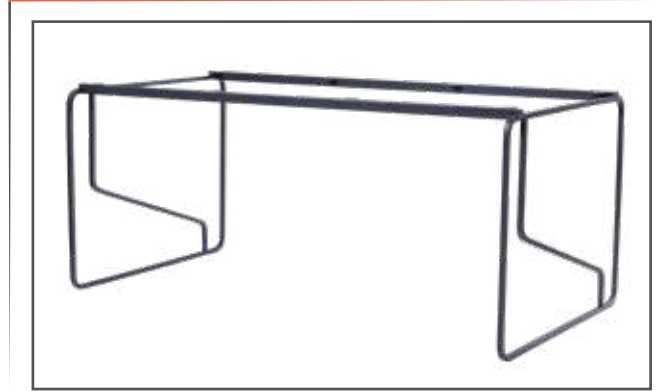

Structure / Kullanım	Dimensions / Ölçüler	Suggested Top Board / Önerilen Üst Ahşap
Width (mm) / Genişlik	800mm	800mm
Lenght (mm) / Uzunluk	1600mm	1800mm
Height (mm) / Yükseklik	720mm	-

Colour Options / Renk Seçenekleri	Kg	M³
Painted / Boyalı ☒	17,00	0,073
Chromed / Crom ☒		

(All RAL Colours)

Optional Parts / Opsiyonel Parçalar