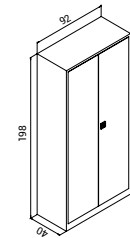

198CM FILE CABINET WITH DOOR
198'LİK KAPILI DOSYA DOLABI - MD2198

Shelf spaces can be adjusted up to request. Shelf has 50kg weight capacity. Doors openable to 90 degree. With Blind Hinge 2 keys chromising mortise Lock. Painted with high quality electro-static powder paint

Raf aralıkları isteğe göre ayarlanabilir. Rafları 50 kg yük taşıma kapasitesine sahiptir. Kapılar 90 derece açılabilir. Gizli menteşeli, 2 anahtarlı, kromajlı gömme kilitlidir. Yüksek kalite elektrostatik toz boya ile boyalıdır.